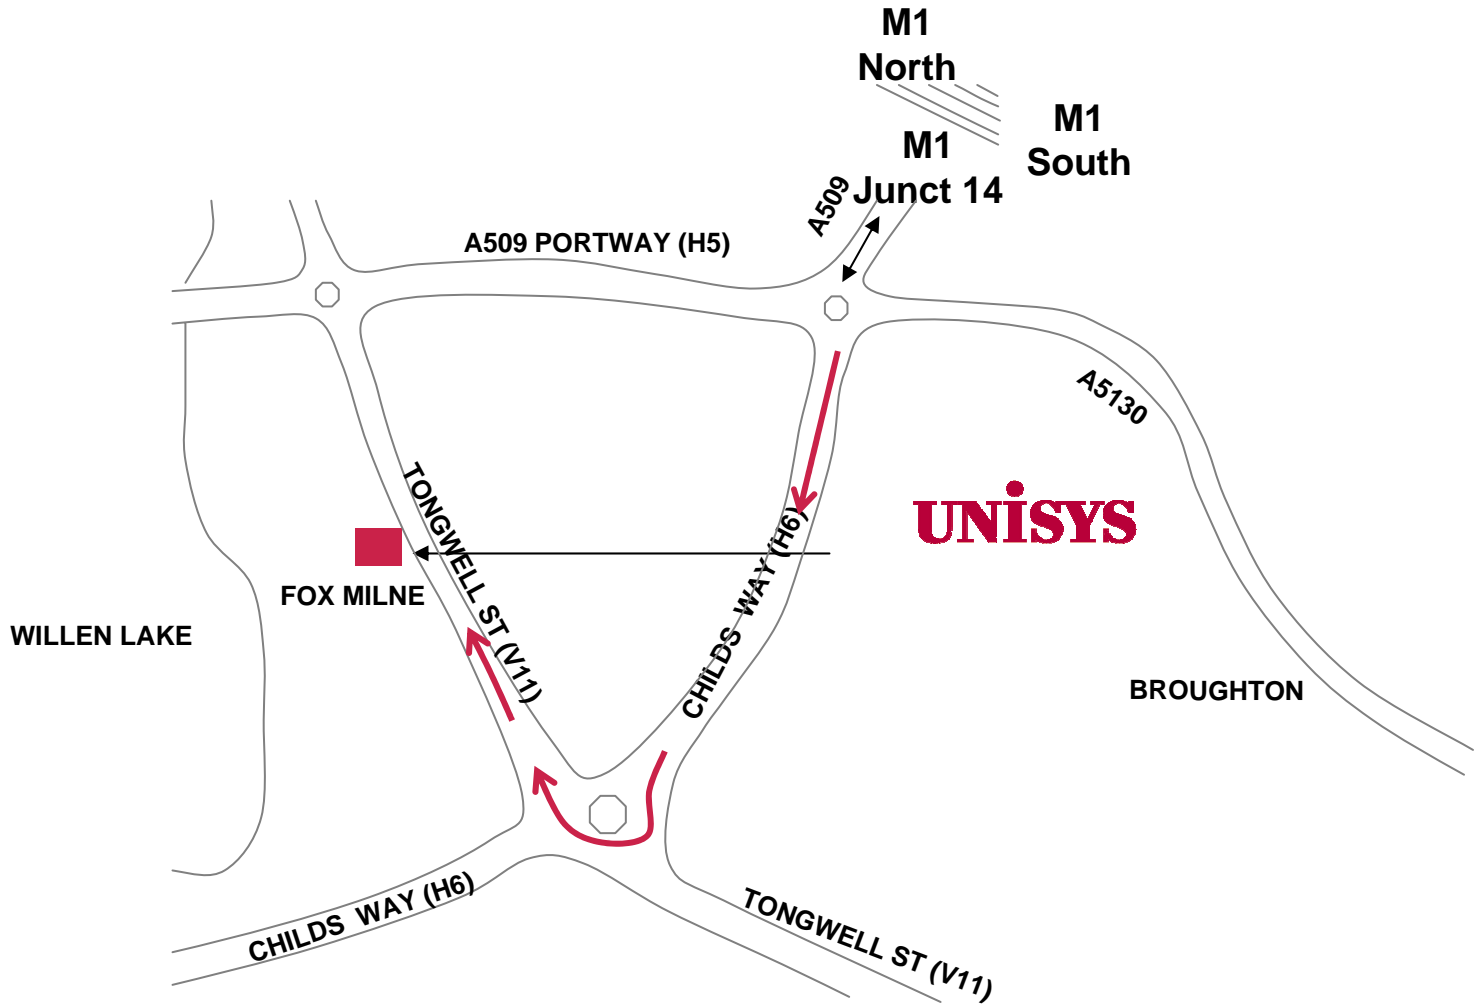

Milton Keynes

Unisys Ltd
Fox Milne
Milton Keynes
MK15 0YS

Tel: 01908 212000
Fax: 01908 212212

UNISYS

Directions to Milton Keynes CSC

Via M1 South

Leave the M1 at Junction 14, signposted A509 to Milton Keynes. At the roundabout turn left into the filter lane. Go straight across the next roundabout and turn right at the third (the Unisys roundabout). The entrance to Unisys is about 100 yards on the left

Via M1 North

Leave the M1 at Junction 14. At the roundabout turn right. Go straight across the next roundabout and turn right at the third (the Unisys roundabout) The entrance to Unisys is about 100 yards on the left

Via West

Take the A34 to the junction with the A42. Follow the A421 to Bletchley; the A421 then becomes the H8, Standing Way

At the junction with the V11 turn left and after three roundabouts you will see the entrance to Unisys

Via East

Take the A11 to the junction with the A428. Follow the A428 to Cambridge then follow the signs for Bedford. At Bedford follow the A422 to Milton Keynes, this then becomes the H3, Monks Way. Follow the signs for the M1 and at the motorway roundabout go straight across, straight again at the next roundabout and right at the third. Unisys is 100 yards on the left.